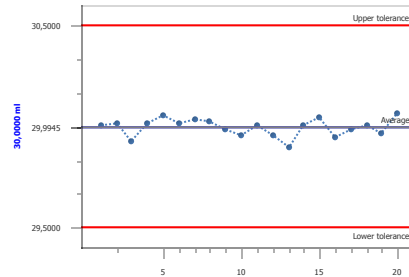

Certificate of performance

Article number 3 715 005
 Batch 50-16
 Serial number
 Measuringnr./Batch size 10017 / 500
 Balance Precisa - XT 220A
 Operator 4
 Date 20.12.2016

Graduated cylinder class A

Volume	10,0000ml	30,0000ml	50,0000ml
Tolerance	0,5000ml	0,5000ml	0,5000ml
Measuring volume	9,9519 ml	29,9945 ml	50,0427 ml
Deviation	-0,4807 %	-0,0183 %	0,0854 %
Number of measurings	20	20	20

These final test values refer to the delivered nominal volume (max. volume), instrument and liquid (dist. water) at equilibrium with ambient temperature (20 °C). The test was effected according to ISO 4788