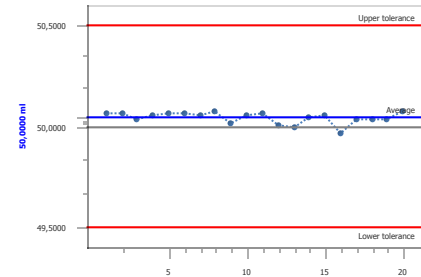

Certificate of performance

Article number 3 715 005
 Batch 50-16
 Serial number
 Measuringnr./Batch size 10017 / 500
 Balance Precisa - XT 220A
 Operator 4
 Date 20.12.2016

Graduated cylinder class A

Volume	10,0000ml	30,0000ml	50,0000ml
Tolerance	0,5000ml	0,5000ml	0,5000ml
Measuring volume	9,9519 ml	29,9945 ml	50,0427 ml
Deviation	-0,4807 %	-0,0183 %	0,0854 %
Number of measurings	20	20	20

These final test values refer to the delivered nominal volume (max. volume), instrument and liquid (dist. water) at equilibrium with ambient temperature (20 °C). The test was effected according to ISO 4788