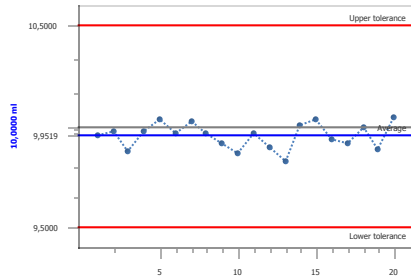

Certificate of performance

Article number 3 715 005
 Batch 50-16
 Serial number
 Measuringnr./Batch size 10017 / 500
 Balance Precisa - XT 220A
 Operator 4
 Date 20.12.2016

Graduated cylinder class A

Volume	10,0000ml	30,0000ml	50,0000ml
Tolerance	0,5000ml	0,5000ml	0,5000ml
Measuring volume	9,9519 ml	29,9945 ml	50,0427 ml
Deviation	-0,4807 %	-0,0183 %	0,0854 %
Number of measurings	20	20	20

These final test values refer to the delivered nominal volume (max. volume), instrument and liquid (dist. water) at equilibrium with ambient temperature (20 °C). The test was effected according to ISO 4788